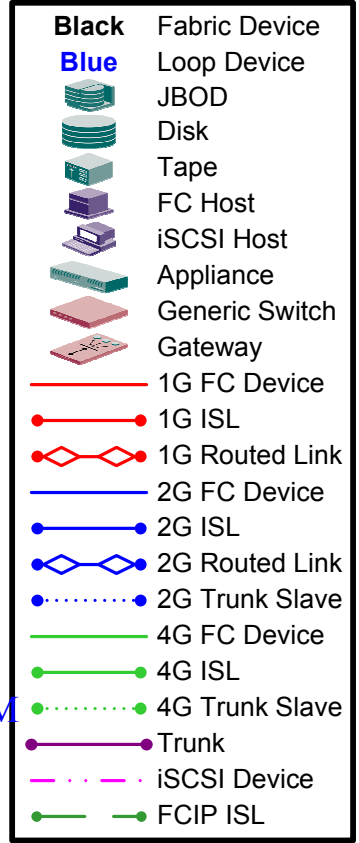

BANK XXX Site Meta SAN

Joe Holbrook

12/3/2008

Revision 1

ADDRESS

DWDM: SITEA/SITEB app. 80KM

DWDM: SITEA/SITEB app. 100KM

Address XX

ADDRESSC
CC

DWDM: XXX/AAA is 37KM Fab A
32KM Fab B

Fabric A

Fabric B

Fabric A

Fabric B

Fabric A

Fabric B