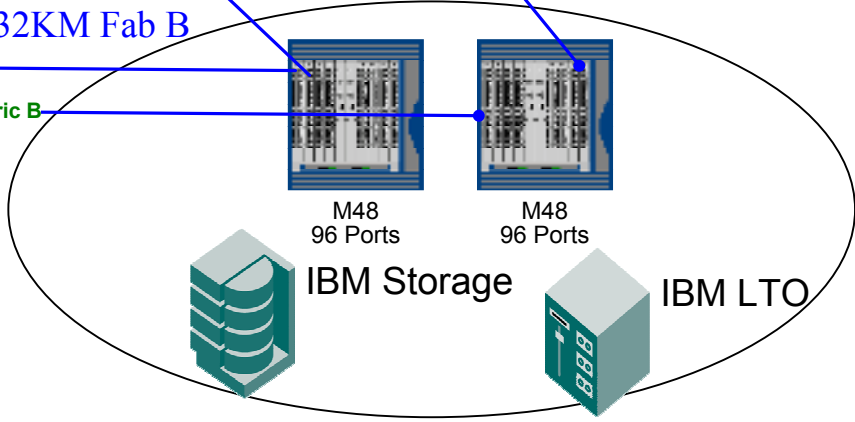

BANK XXX Site Meta SAN

Joe Holbrook

12/3/2008

Revision 1

ADDRESS

DWDM: SITEA/SITEB app. 80KM

DWDM: SITEA/SITEB app. 100KM

Address XX

ADDRESSC
CC

DWDM: XXX/AAA is 37KM Fab A
32KM Fab B

Fabric A

Fabric B

Fabric A

Fabric B

Fabric A

Fabric B

M48
224 Ports

M48
224 Ports

IBM Storage

IBM LTO

M48
96 Ports

M48
96 Ports

IBM Storage

IBM LTO