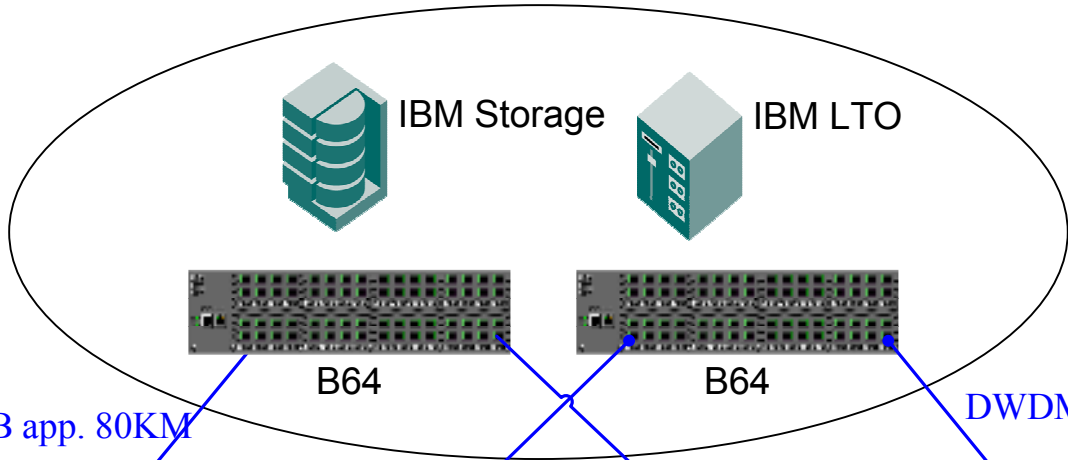

BANK XXX Site Meta SAN

Joe Holbrook

12/3/2008

Revision 1

ADDRESS

DWDM: SITEA/SITEB app. 80KM

DWDM: SITEA/SITEB app. 100KM

Address XX

ADDRESSC
CC

DWDM: XXX/AAA is 37KM Fab A
32KM Fab B

Fabric A

Fabric B

Fabric A

Fabric B

Fabric A

Fabric B

M48
224 Ports

M48
224 Ports

IBM Storage

IBM LTO

M48
96 Ports

M48
96 Ports

IBM Storage

IBM LTO