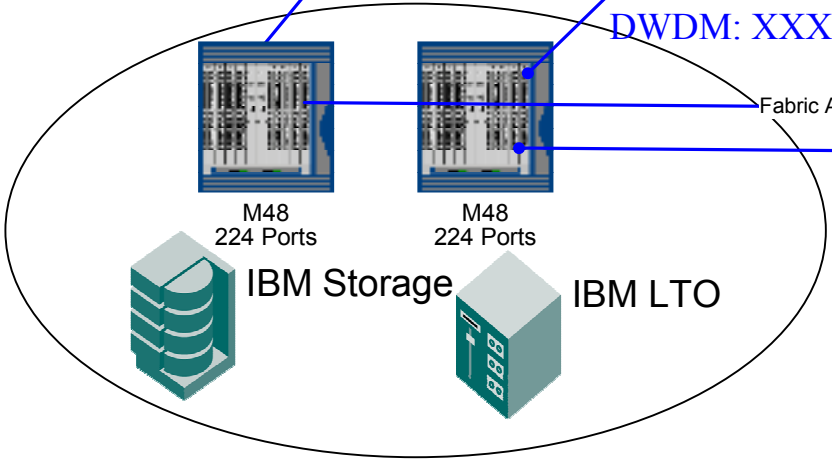

BANK XXX Site Meta SAN

Joe Holbrook

12/3/2008

Revision 1

ADDRESS

DWDM: SITEA/SITEB app. 80KM

DWDM: SITEA/SITEB app. 100KM

Address XX

ADDRESSC
CC

DWDM: XXX/AAA is 37KM Fab A
32KM Fab B

Fabric A

Fabric B

Fabric A

Fabric B

Fabric A

Fabric B

M48
224 Ports

M48
224 Ports

IBM Storage

IBM LTO

M48
96 Ports

M48
96 Ports

IBM Storage

IBM LTO